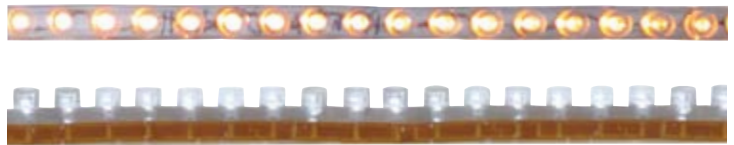

12 LED 12" Flex Light - Connectible

Description

- 12" Connectible LED Light
- Available with Amber, Blue, Green, Red, or White LEDs
- Includes Wire Plug & Light Connector, **6 Month Warranty**

Item Number	LEDs	Color	Package	Pack
37694	12	Amber	Carded	1 Pc./Card
37695	12	Blue	Carded	1 Pc./Card
37696	12	Green	Carded	1 Pc./Card
37697	12	Red	Carded	1 Pc./Card
37698	12	White	Carded	1 Pc./Card

12 LED 10 3/4" Flex Light

Description

- 12 Super Bright LED Flex Light, Approximately 10 3/4" Long
- Available with Amber, Blue, Red, or White LEDs
- Wire Exit Center of the Strip, **6 Month Warranty**

Item Number	LEDs	Color	Package	Pack
37641	12	Amber	Carded	1 Pc./Card
37642	12	Blue	Carded	1 Pc./Card
37643	12	Red	Carded	1 Pc./Card
37644	12	White	Carded	1 Pc./Card

48 LED 18 1/4" Flex Light

Description

- 48 Super Bright LED Flex Light, Approximately 18 1/4" Long
- Available with Amber, Blue, Red, or White LEDs, **6 Month Warranty**

Item Number	LEDs	Color	Package	Pack
37557	48	Amber	Carded	1 Pc./Card

LED Flex Light

Description

- 75 LED Flex Light Approximately 30 3/4" Long
- 50 LED Flex Light Approximately 20 3/4" Long
- 25 LED Flex Light Approximately 10 7/8" Long
- Available in 2 Different Colors, Mounting Clips Included
- 2 Wires (Hard Wired), 6 Month Warranty, **6 Month Warranty**

75 LED Flex Light

Item Number	LEDs	Color	Package	Pack
38594	75	White	Carded	1 Pc./Card

50 LED Flex Light

Item Number	LEDs	Color	Package	Pack
38589	50	White	Carded	1 Pc./Card

25 LED Flex Light

Item Number	LEDs	Color	Package	Pack
38582	25	Green	Carded	1 Pc./Card
38584	25	White	Carded	1 Pc./Card