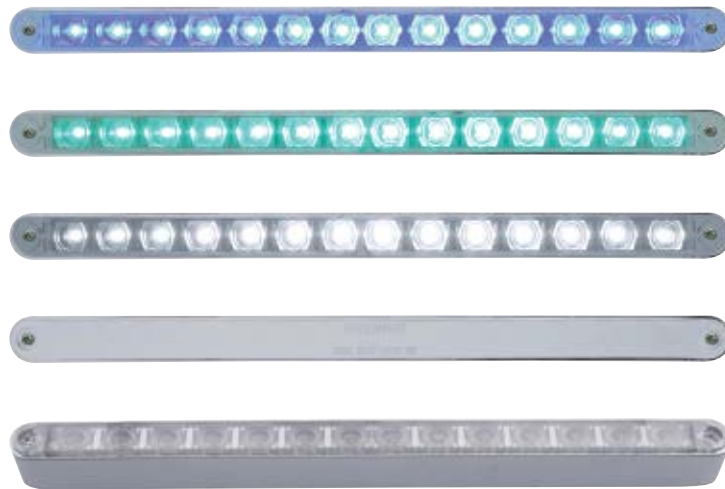

14 LED 12" Light Bar

Description

- 14 LED 12" Light Bar with Chrome Plastic Bezel
- Available in Blue, Green, or White LEDs with Clear Lens
- Amber and Red LEDs Available with Chrome Lens
- 12" Chrome Plastic Light Bar Bezel Available Separately: Item # 30933B
- Mounting Screws Can Be Moved to Accommodate Mounting Distance from 4 1/2" to 7 3/8" Apart, **6 Month Warranty**

Item Number	LEDs	Lens	Light	Pack
39804	14 Blue	Clear	39483B	1 Pc./Card
39805	14 Green	Clear	39484B	1 Pc./Card
39806	14 White	Clear	39485B	1 Pc./Card
39698	14 Amber	Chrome	39644B	1 Pc./Card
39699	14 Red	Chrome	39645B	1 Pc./Card