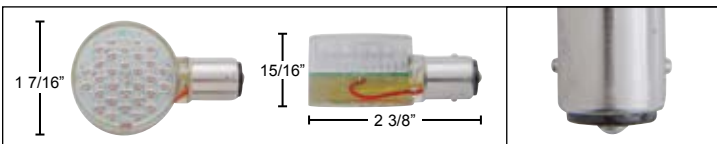

30 LED 1156 Bulb - Right Angle

Description

- Right Angle Bulb with 30 Super Bright LEDs
- 1156 Single Contact, Straight Pins, Epoxy Sealed, **6 Month Warranty**

Item Number	LEDs	Color	Package	Pack
38790	30	Amber	Carded	1 Pc./Card
38791	30	Red	Carded	1 Pc./Card