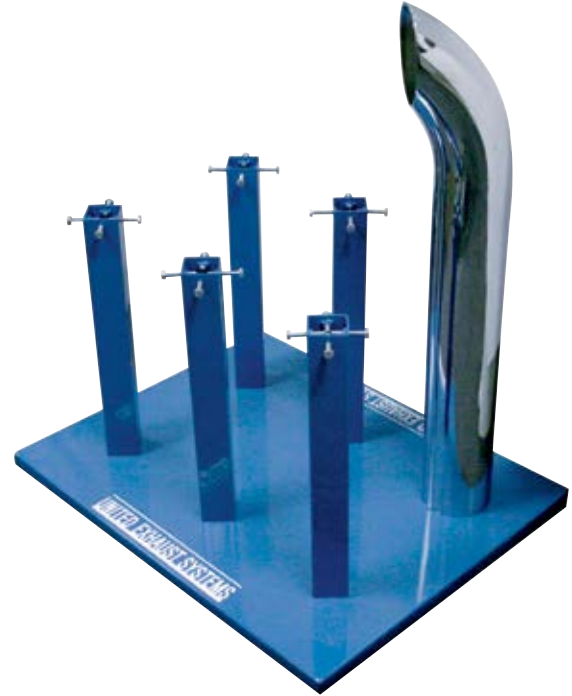

Exhaust Display

Description

- Display for United Exhaust Systems
- Exhaust Not Included, Assembly Required

Item Number	Description	Package	Pack
99017	Exhaust Display	Bulk	1 Set