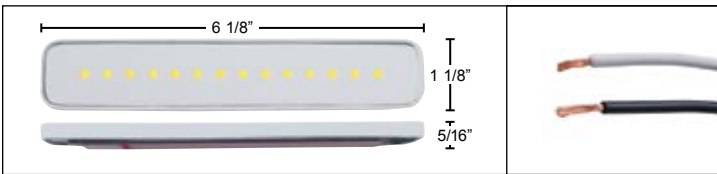

14 LED 6" Mirror Light

Description

- 14 Super Bright LED, Chrome Plastic Housing, Mirror Lens, 2 Wires
- Looks Great Anywhere, 2 Wires (Hard Wired), **6 Month Warranty**

Item Number	LEDs	Color	Package	Pack
38872	14	Amber	Carded	1 Pc./Card
38873	14	Blue	Carded	1 Pc./Card
38874	14	Green	Carded	1 Pc./Card
38877	14	White	Carded	1 Pc./Card