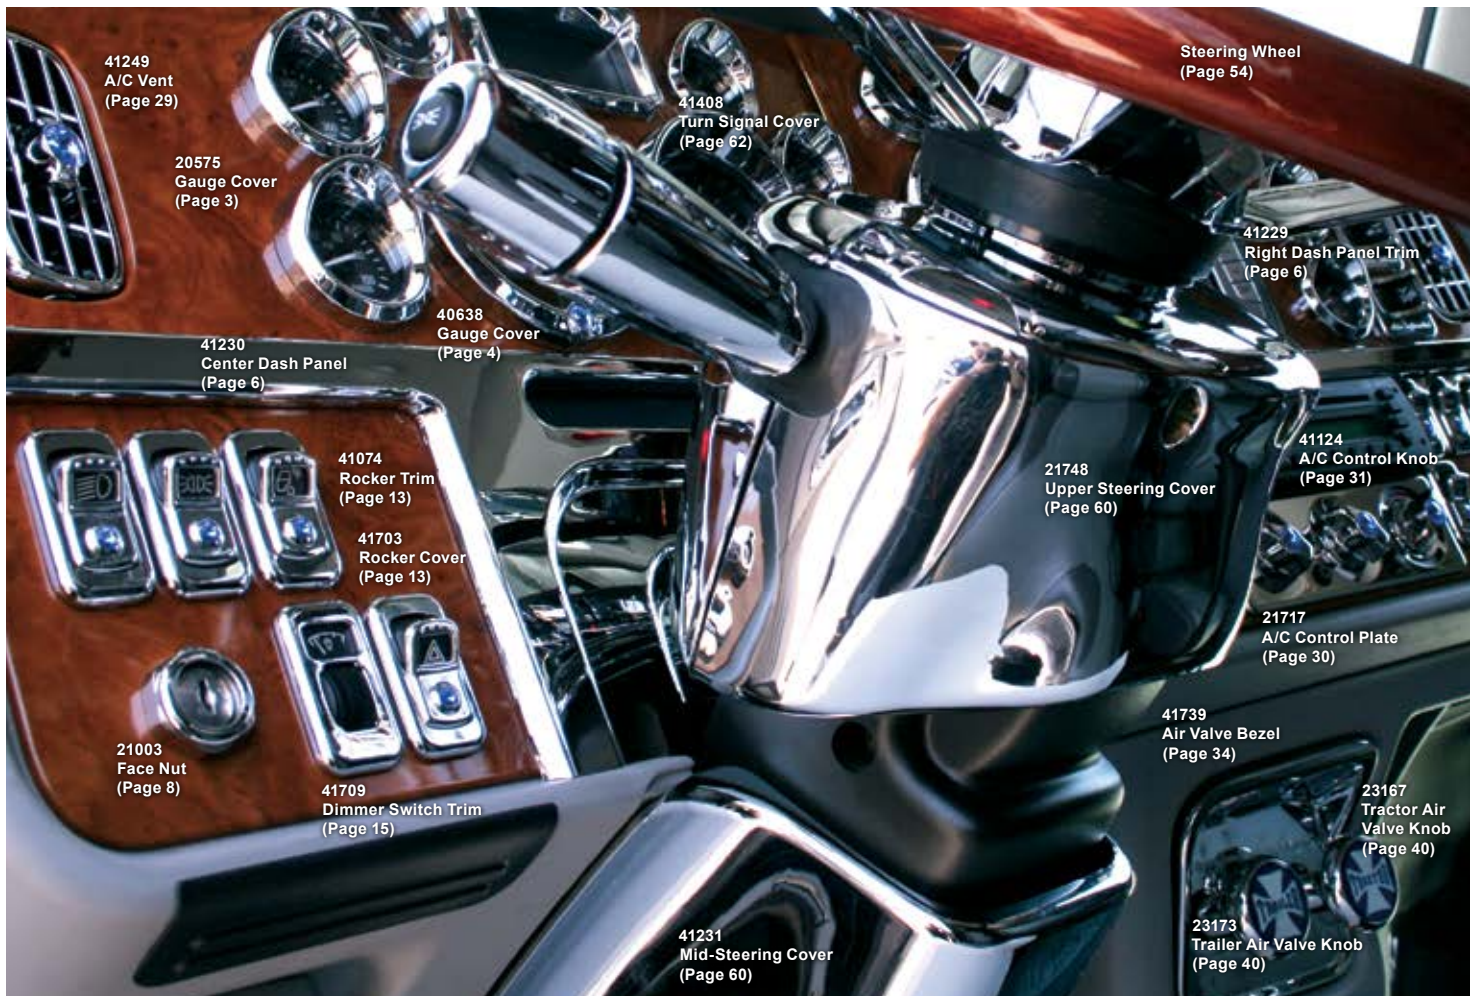

2006+ PETERBILT 379