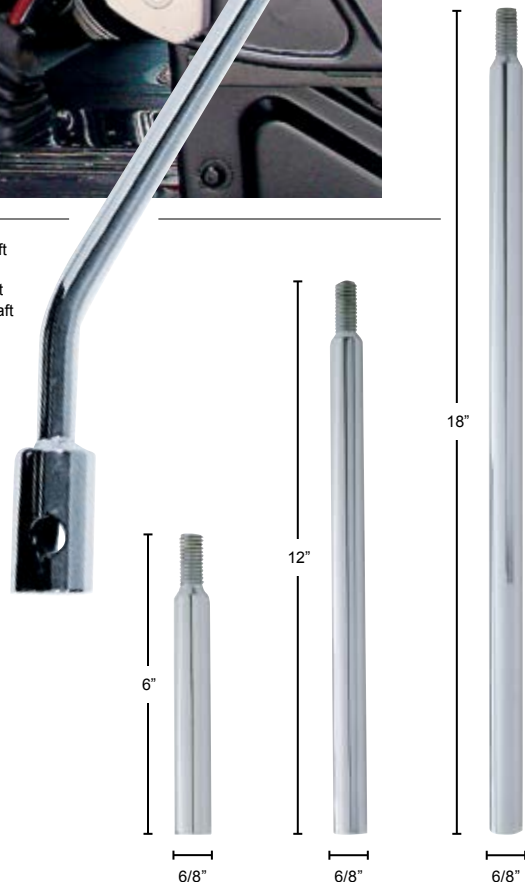

Chrome shifter shaft with extension. The chrome shifter shaft and the chrome shaft extension available separately.