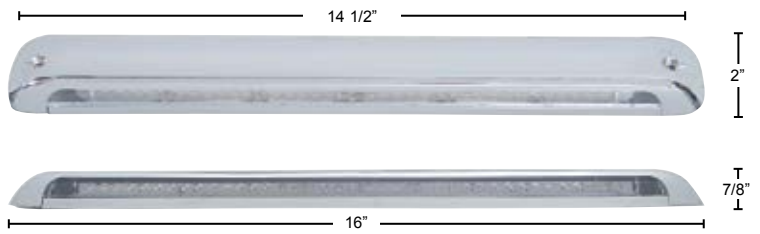

39 LED 19" Auxiliary Light

Description

- 39 Super Bright LED Strip Light, Chrome Plastic Housing, Interior Applications
- Approximately 16" L x 2" W x 1" H, Mounting Holes are 14 1/2" Apart
- 2 Wires, Tape or Screw Mount, Double Sided Tape on Back, **6 Month Warranty**

Item Number	LEDs	Color	Package	Pack
38866	39	Amber	Carded	1 Pc./Card
38867	39	Blue	Carded	1 Pc./Card
38868	39	Green	Carded	1 Pc./Card
38870	39	Red	Carded	1 Pc./Card