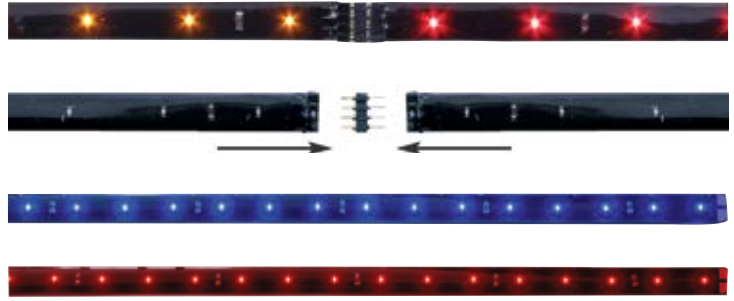

12 LED 12" Flex Light - Connectible

Description

- 12" Connectible LED Light
- Available with Amber, Blue, Green, Red, or White LEDs
- Includes Wire Plug & Light Connector, **6 Month Warranty**

Item Number	LEDs	Color	Package	Pack
37694	12	Amber	Carded	1 Pc./Card
37695	12	Blue	Carded	1 Pc./Card
37696	12	Green	Carded	1 Pc./Card
37697	12	Red	Carded	1 Pc./Card
37698	12	White	Carded	1 Pc./Card