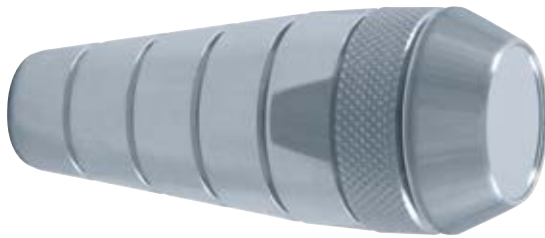

Spot Light Handle

Description

- Chrome Aluminum Spot Light Handle
- Handle is Approximately 2 1/8" Long and 5/16"

Item Number	Description	Package	Pack
23071-1	Spot Light	Bulk	1 Pc.