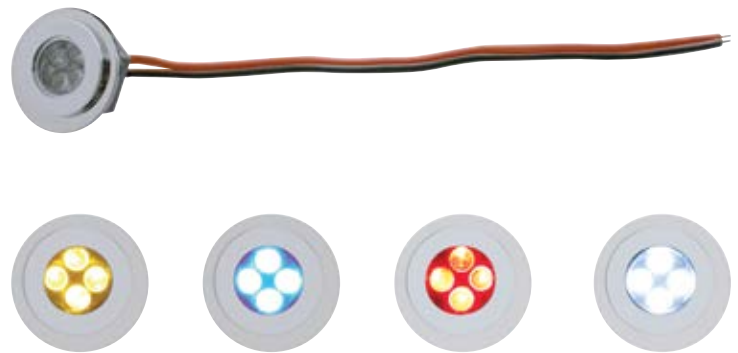

4 LED Fastener

Description

- 4 Super Bright LED Fastener, Chrome Plastic Housing, Water Resistant
- Require 3/4" Diameter Hole for Installation, 7 1/4" Wire Lead
- 2 Wires (Hard Wired), **6 Month Warranty**

Item Number	LEDs	Color	Package	Pack
38686	4	Amber	Carded	1 Pc./Card
38687	4	Blue	Carded	1 Pc./Card
38690	4	Red	Carded	1 Pc./Card
38691	4	White	Carded	1 Pc./Card