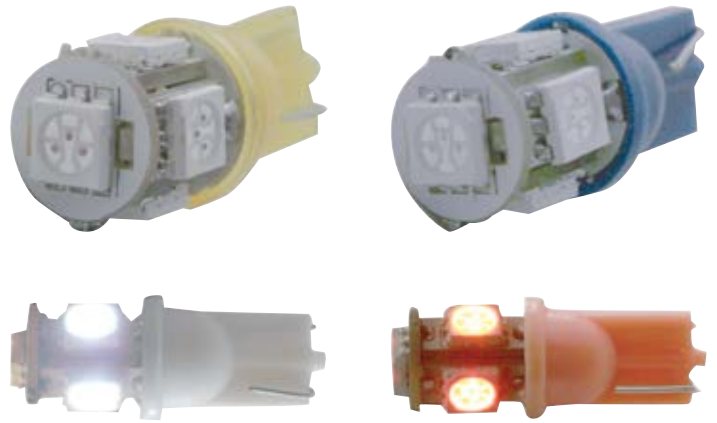

Description

- 360° 194 Bulb with 5 High Power LED, 194 Wedge Base

Item Number	LEDs	Color	Package	Pack
37800	5	Amber	Carded	2 Pcs./Card
37801	5	Blue	Carded	2 Pcs./Card
37802	5	Red	Carded	2 Pcs./Card
37803	5	White	Carded	2 Pcs./Card