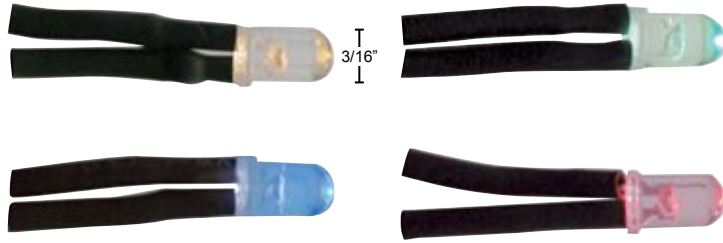

1 LED Bulb

Description

- 1 LED 12V Bulb with 47" Wire Lead
- Available in Amber, Blue, Green, or Red LED
- 2 Wires (Hard Wired), 6 Month Warranty, **6 Month Warranty**

Item Number	LEDs	Color	Package	Pack
37804B	1	Amber	Bulk	1 Pc.
37805B	1	Blue	Bulk	1 Pc.
37806B	1	Green	Bulk	1 Pc.
37807B	1	Red	Bulk	1 Pc.

5 LED Map Light

Description

- 5 Super Bright LED Map Light, Chrome Plastic Housing
- Plugs into any Cigarette Lighter Socket, **6 Month Warranty**