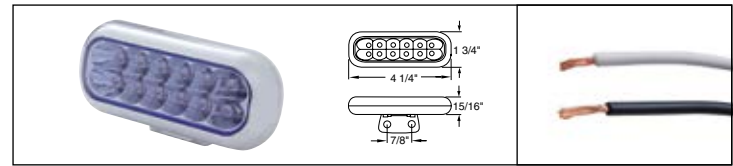

38594

38582

12 LED 4 1/4" Oval Auxiliary Light

Description

- 12 Super Bright LED Light, Chrome Plastic Housing, Water Resistant
- 2 Wires (Hard Wired), Mounting Holes are 7/8" Apart, **6 Month Warranty**

Item Number	LEDs	Color	Package	Pack
38056	12	Red	Carded	1 Pc./Card