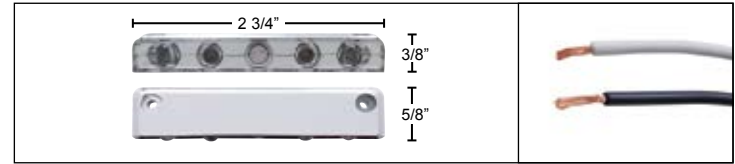

5 LED 2 3/4" Auxiliary Light

Description

- 5 Super Bright LED Strip Light, Chrome Plastic Housing, Water Resistant
- 2 Wires (Hard Wired), [6 Month Warranty](#)

Item Number	LEDs	Color	Package	Pack
38008	5	Amber	Carded	1 Pc./Card