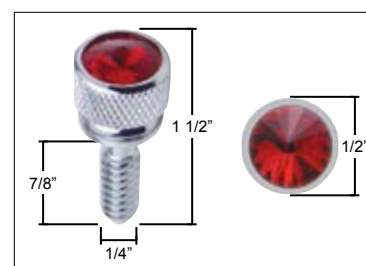

Peterbilt Chrome Dash Screw - Crystal Diamond

Description

- Chrome Dash Screws with Crystal Diamond for Peterbilt
- Available with 6 Different Colored Jewels

Item Number	Style	Jewel Color	Package	Pack
23808	Diamond	Amber	Carded	14 Pcs./Card
23808B	Diamond	Amber	Bulk	1 Pc.
23802	Diamond	Blue	Carded	14 Pcs./Card
23802B	Diamond	Blue	Bulk	1 Pc.
23807	Diamond	Clear	Carded	14 Pcs./Card
23807B	Diamond	Clear	Bulk	1 Pc.
23803	Diamond	Green	Carded	14 Pcs./Card
23803B	Diamond	Green	Bulk	1 Pc.
23805	Diamond	Purple	Carded	14 Pcs./Card
23805B	Diamond	Purple	Bulk	1 Pc.
23806	Diamond	Red	Carded	14 Pcs./Card
23806B	Diamond	Red	Bulk	1 Pc.
23801	Plain	-	Carded	14 Pcs./Card
23846B	Plain	-	Bulk	1 Pc.