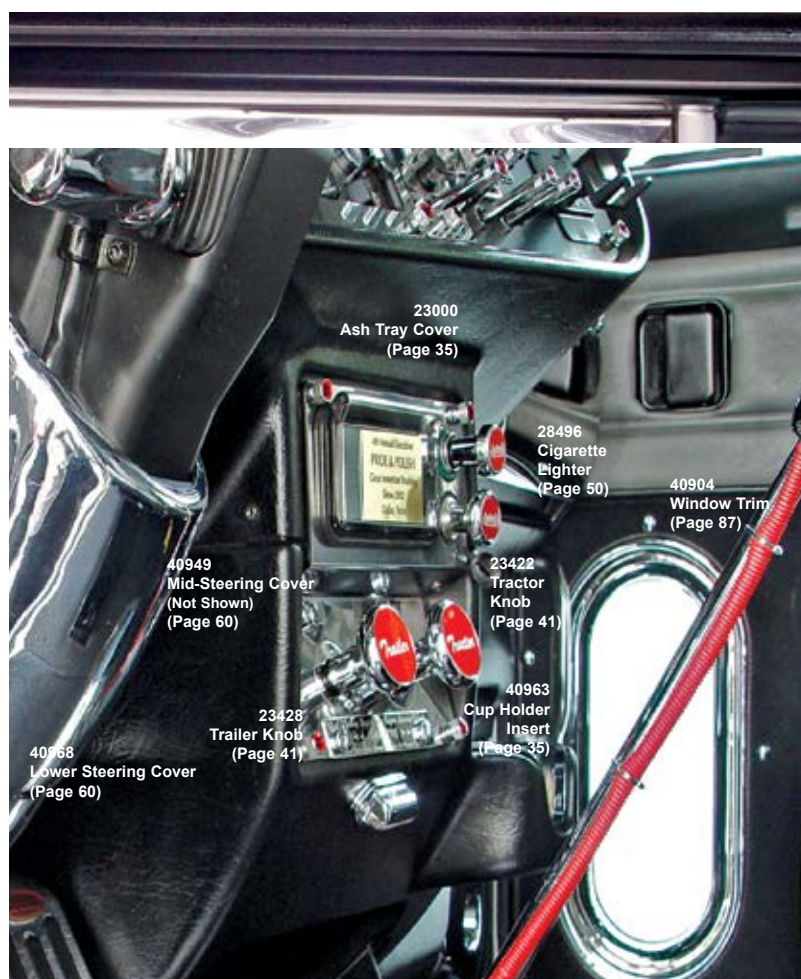

23000
Ash Tray Cover
(Page 35)

28496
Cigarette
Lighter
(Page 50)

40904
Window Trim
(Page 87)

40949
Mid-Steering Cover
(Not Shown)
(Page 60)

23422
Tractor
Knob
(Page 41)

40963
Cup Holder
Insert
(Page 35)

23428
Trailer Knob
(Page 41)

40568
Lower Steering Cover
(Page 60)