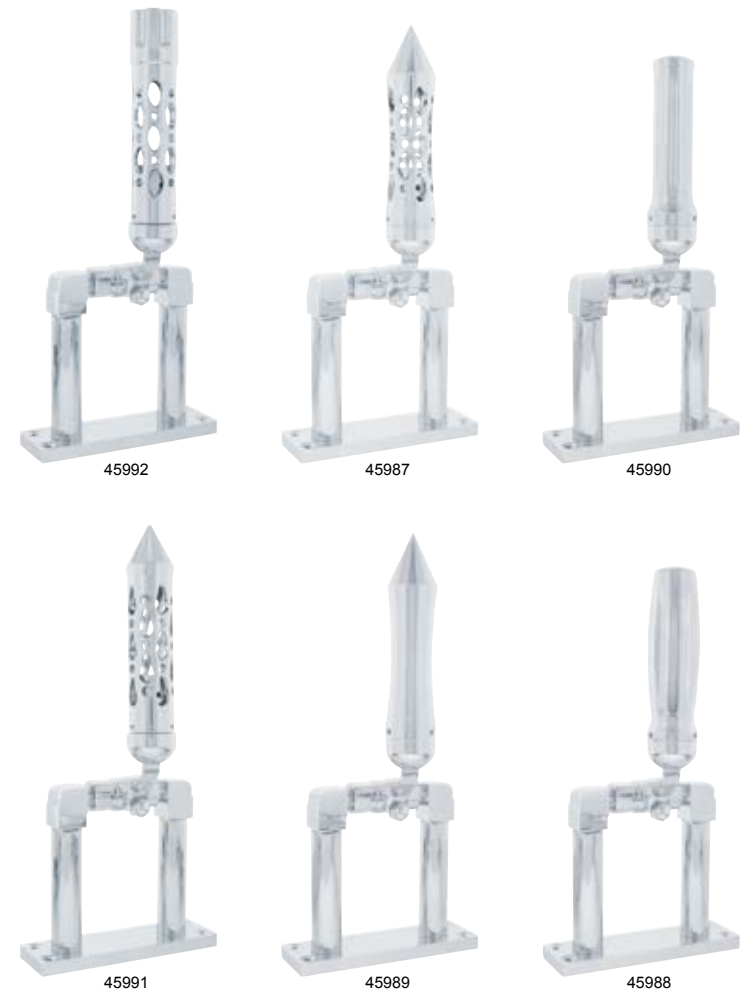

Chrome Air Valve Stand

Description

- Chrome Air Valve Stand for United Pacific Air Valve Set
- Available in 9" or 11" Tall Stand

Item Number	Description	Package	Pack
46111-1	9" Stand	Boxed	1 Pc./Box
46112-1	11" Stand	Boxed	1 Pc./Box