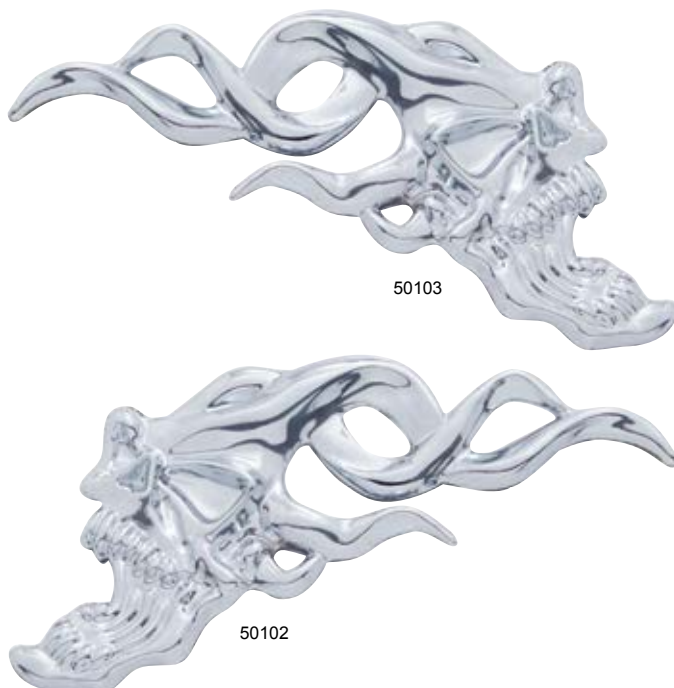

Flaming Skull Accent

Description

- Chrome Plastic Flaming Skull Accent
- Double-Sided Tape on Back, Approximate size: 2 7/8" x 7 1/4"

Item Number	Description	Package	Pack
50102	Flame Skull - Face Left	Carded	1 Pc./Card
50103	Flame Skull - Face Right	Carded	1 Pc./Card