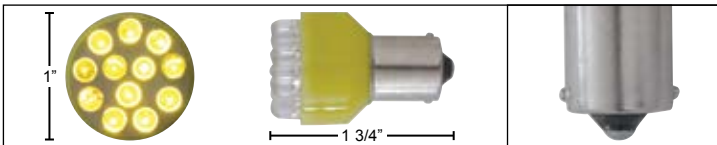

12 LED 1156 Bulb

Description

- 1156 Bulb with 12 Super Bright LEDs
- 1156 Single Contact, Straight Pin, **6 Month Warranty**

Item Number	LEDs	Color	Package	Pack
37686	12	Amber	Carded	1 Pc./Card
37687	12	Blue	Carded	1 Pc./Card
37688	12	Red	Carded	1 Pc./Card