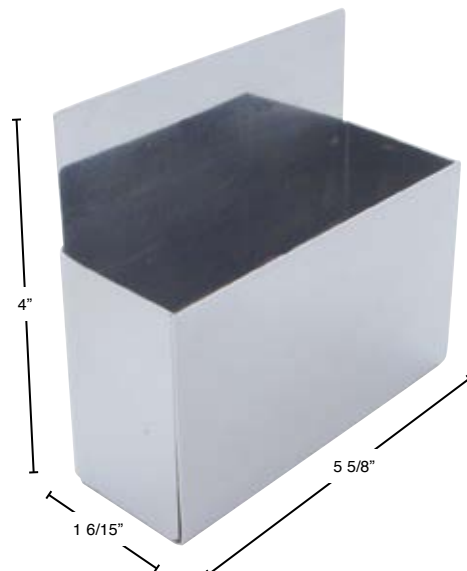

Stainless Steel Storage Compartment

Description

- Stainless Steel Cigarette Holder
- Double Sided Tape on Back
- Measures Approximately 5 5/8" L x 1 6/15" W x 4" H

Item Number	Description	Package	Pack
21802	Cigarette Pack Holder	Carded	1 Pc./Card