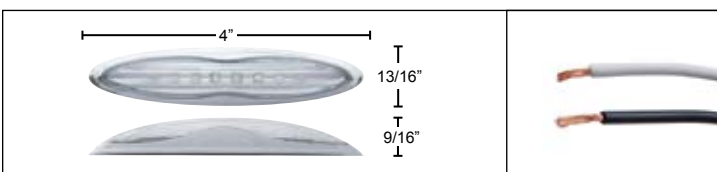

8 LED 4" Auxiliary Light

Description

- 8 Super Bright LED Strip Light, Chrome Plastic Housing
- 2 Wires (Hard Wired), Double Sided Tape Mount, **6 Month Warranty**

Item Number	LEDs	Color	Package	Pack
39712	8	Blue	Carded	2 Pcs./Card
39715	8	Red	Carded	2 Pcs./Card
39716	8	White	Carded	2 Pcs./Card