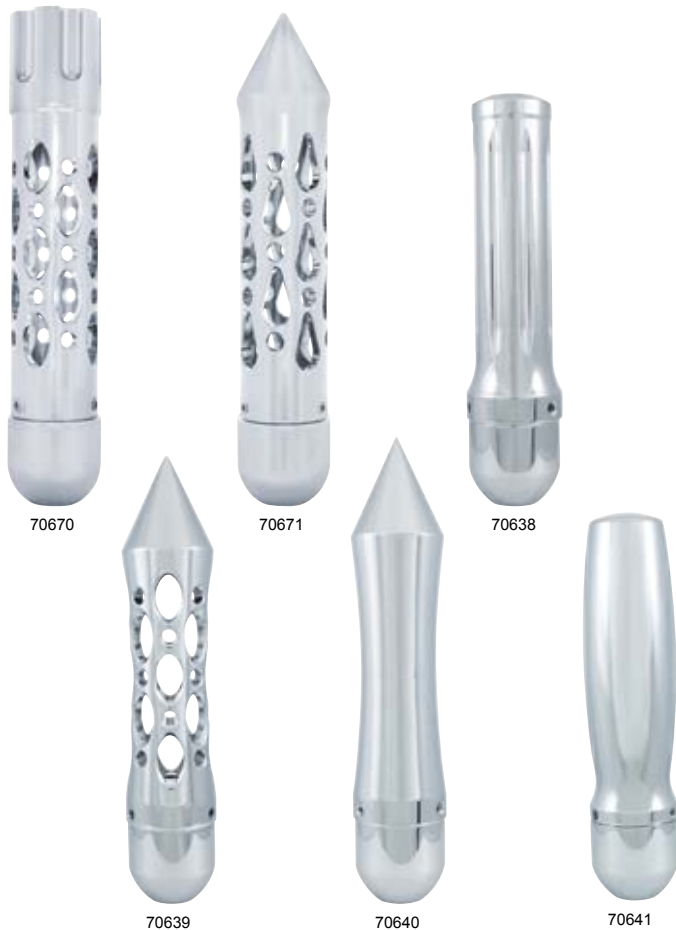

Custom Chrome Shift Knob

Description

- Custom Chrome Shift Knobs with Designer Grip
- Universal 5/16-24 SAE Thread, Perfect for Passenger Vehicles and Pick-Ups

Item Number	Description	Package	Pack
70670	"Austin" Shift Knob	Bulk	1 Pc./Bulk
70671	"Brooklyn" Shift Knob	Bulk	1 Pc./Bulk
70638	"Dallas" Shift Knob	Bulk	1 Pc./Bulk
70639	"Daytona" Shift Knob	Bulk	1 Pc./Bulk
70640	"Talladega" Shift Knob	Bulk	1 Pc./Bulk
70641	"Vegas" Shift Knob	Bulk	1 Pc./Bulk