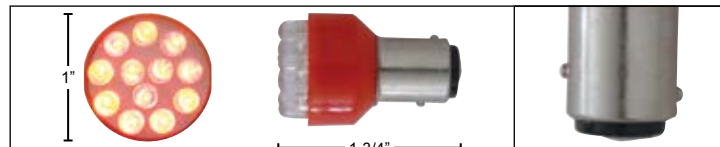

12 LED 1157 Bulb

Description

- 1157 Bulb with 12 Super Bright LEDs
- 1157 Double Contact, Off Set Pin, **6 Month Warranty**

Item Number	LEDs	Color	Package	Pack
37690	12	Amber	Carded	1 Pc./Card
37691	12	Blue	Carded	1 Pc./Card
37692	12	Red	Carded	1 Pc./Card
37693	12	White	Carded	1 Pc./Card