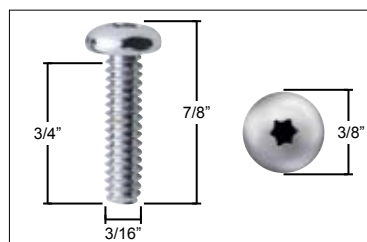

359 Peterbilt Chrome Dash Screw with Crystal Diamond

Description

- Chrome Dash Screws with Crystal Diamond for Peterbilt
- Available with 6 Different Colored Jewels

Item Number	Style	Jewel Color	Package	Pack
23858	Diamond	Amber	Carded	5 Pcs./Card
23858B	Diamond	Amber	Bulk	1 Pc.
23859	Diamond	Blue	Carded	5 Pcs./Card
23859B	Diamond	Blue	Bulk	1 Pc.
23860	Diamond	Clear	Carded	5 Pcs./Card
23860B	Diamond	Clear	Bulk	1 Pc.
23861	Diamond	Green	Carded	5 Pcs./Card
23861B	Diamond	Green	Bulk	1 Pc.
23862	Diamond	Purple	Carded	5 Pcs./Card
23862B	Diamond	Purple	Bulk	1 Pc.
23863	Diamond	Red	Carded	5 Pcs./Card
23863B	Diamond	Red	Bulk	1 Pc.
23857	Plain	-	Carded	5 Pcs./Card
23857-1	Plain	-	Bulk	1 Pc.

Peterbilt Small Chrome Dash Screw - Diamond

Description

- Chrome Dash Screws with Crystal Diamond for Peterbilt
- Available with 6 Different Colored Jewels

Item Number	Style	Jewel Color	Package	Pack
23831	Diamond	Amber	Carded	2 Pcs./Card
23831B	Diamond	Amber	Bulk	1 Pc.
23832	Diamond	Blue	Carded	2 Pcs./Card
23832B	Diamond	Blue	Bulk	1 Pc.
23833	Diamond	Clear	Carded	2 Pcs./Card
23833B	Diamond	Clear	Bulk	1 Pc.
23834	Diamond	Green	Carded	2 Pcs./Card
23834B	Diamond	Green	Bulk	1 Pc.
23835	Diamond	Purple	Carded	2 Pcs./Card
23835B	Diamond	Purple	Bulk	1 Pc.
23836	Diamond	Red	Carded	2 Pcs./Card
23836B	Diamond	Red	Bulk	1 Pc.
23854	Plain	-	Carded	2 Pcs./Card
23854B	Plain	-	Bulk	1 Pc.

Peterbilt Chrome Dash Screws - OEM Style

Description

- Chrome OEM Style Dash Screws for Peterbilt
- Item # 23798 Includes an Allen Wrench