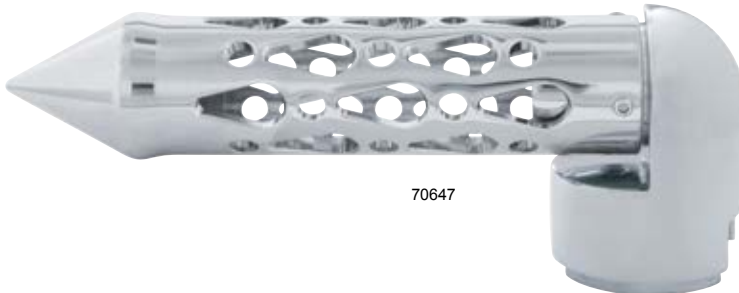

Chrome Gearshift Mounting Adaptor - Horizontal

Description

- Chrome Diecast Gearshift Mounting Adaptor, Horizontal Mount
- Fits 13/18 Speed Gearshift Knobs
- Fits United Pacific CNC-Machined Grip, Item # 70601B & # 70602B
- Patent Pending

Item Number	Description	Speed	Pack
70600B	15/16" Side Mount Adaptor	13/18	1 Pc./Box

Chrome Designer Gearshift Knob - Horizontal

Description

- Chrome Designer Gearshift Knob, CNC-Machined Grip
- Fits 13/18 Speed Gearshift Knobs
- Mounting Adaptor (Item # 70600B) and Grips Available Separately
- Patent Pending

Item Number	Style	Mount	Package	Pack
70648	Austin	Horizontal	Boxed	1 Pc./Box
70647	Brooklyn	Horizontal	Boxed	1 Pc./Box
70623	Dallas	Horizontal	Boxed	1 Pc./Box
70607	Daytona	Horizontal	Boxed	1 Pc./Box
70627	Talladega	Horizontal	Boxed	1 Pc./Box
70608	Vegas	Horizontal	Boxed	1 Pc./Box

70647