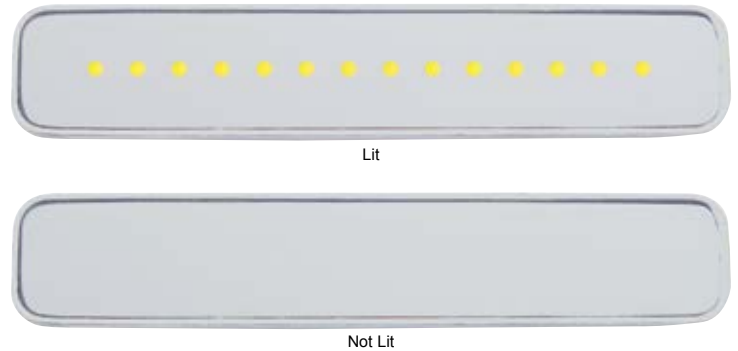

14 LED 6" Mirror Light

Description

- 14 Super Bright LED, Chrome Plastic Housing, Mirror Lens, 2 Wires
- Looks Great Anywhere, 2 Wires (Hard Wired), **6 Month Warranty**

Item Number	LEDs	Color	Package	Pack
38872	14	Amber	Carded	1 Pc./Card
38873	14	Blue	Carded	1 Pc./Card
38874	14	Green	Carded	1 Pc./Card
38877	14	White	Carded	1 Pc./Card