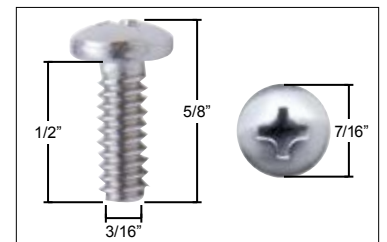

Peterbilt Chrome Dash Screws - OEM Style

Description

- Chrome OEM Style Dash Screws for Peterbilt
- Item # 23798 Includes an Allen Wrench

Item Number	Description	Package	Pack
23845	2001+ Dash Screw	Carded	22 Pcs./Card
23845P	2001+ Dash Screw	Carded	6 Pcs./Card
23845-1	2001+ Dash Screw	Bulk	1 Pc.
23800P	Dash Screw - 1/2" Thread	Carded	4 Pcs./Card
23800	Dash Screw - 1/2" Thread	Bulk	1 Pc.
23798	Dash Screw - 3/4" Thread	Carded	8 Pcs./Card
23798B	Dash Screw - 3/4" Thread	Bulk	1 Pc.