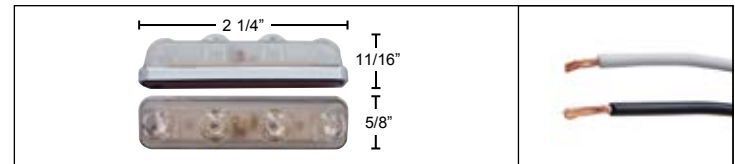

4 LED 2" Auxiliary Light

Description

- 4 Super Bright LED Strip Light, Approx. 2" Long
- 2 Wires (Hard Wired), [6 Month Warranty](#)

Item Number	LEDs	Color	Package	Pack
38760	4	Amber	Carded	1 Pc./Card
38765	4	White	Carded	1 Pc./Card