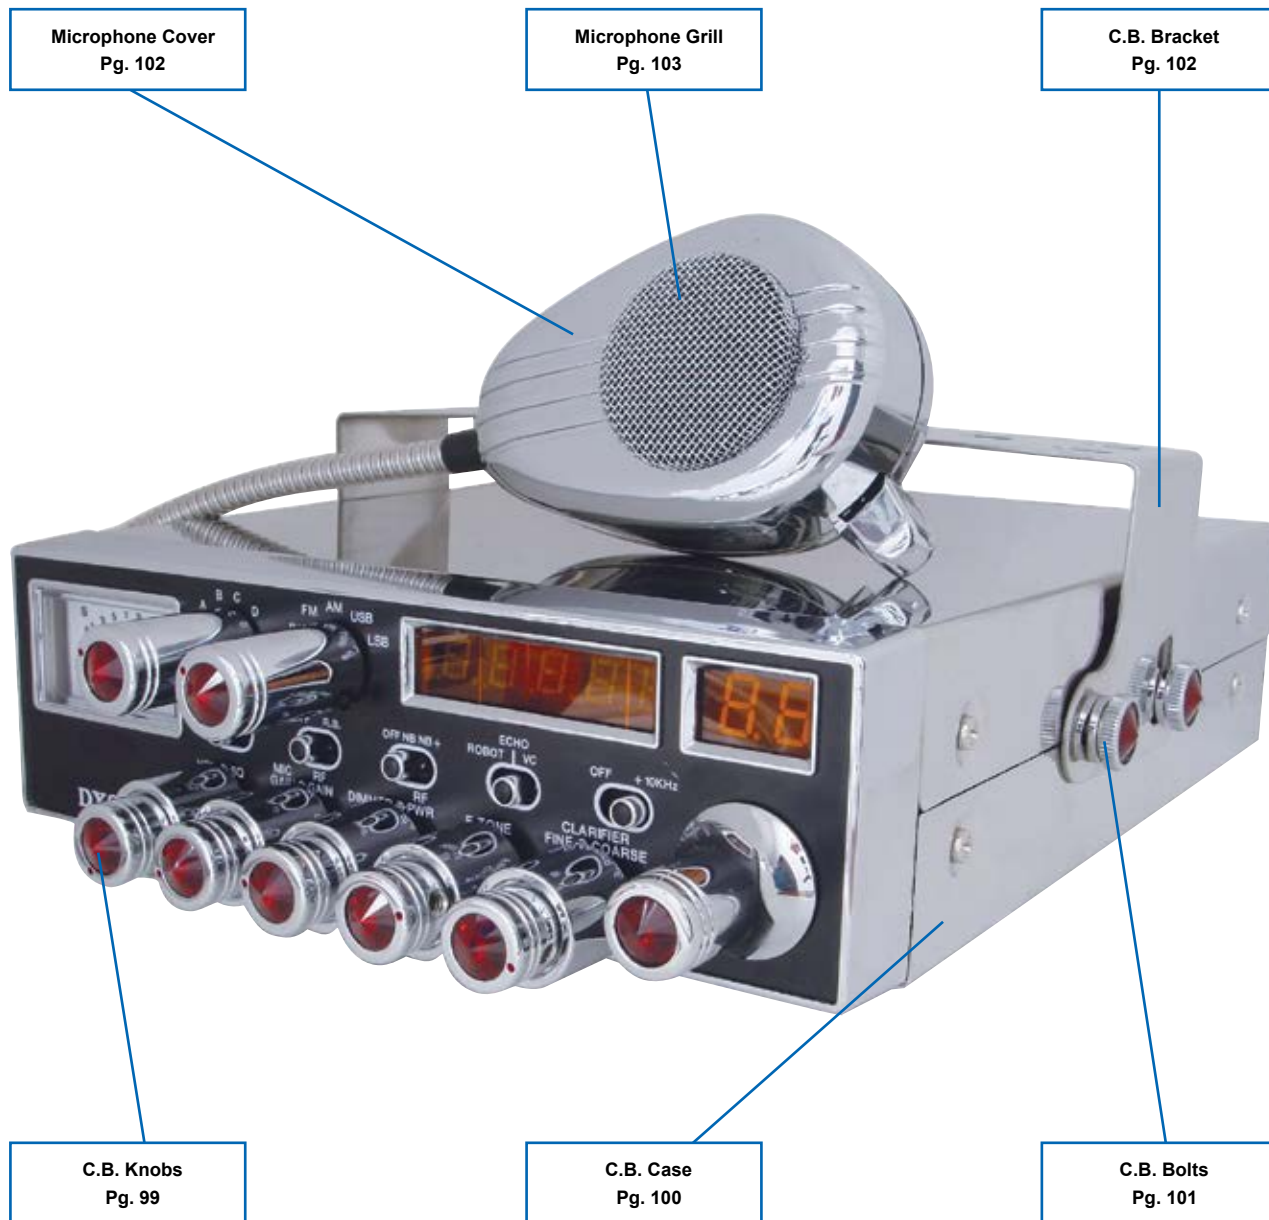

Item Number	Description	Package	Pack
40851	Spot Light Trim	Carded	2 Pcs./Card
40851B	Spot Light Trim	Bulk	1 Pc.

C.B. ACCESSORIES

Chrome C.B. Knob

Description

- Chrome Aluminum C.B. Knob
- Available with or without Crystal Diamonds