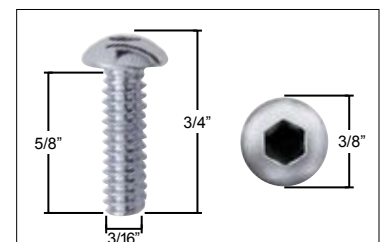

359 Peterbilt Chrome Dash Screw with Crystal Diamond

Description

- Chrome Dash Screws with Crystal Diamond for Peterbilt
- Available with 6 Different Colored Jewels

Item Number	Style	Jewel Color	Package	Pack
23858	Diamond	Amber	Carded	5 Pcs./Card
23858B	Diamond	Amber	Bulk	1 Pc.
23859	Diamond	Blue	Carded	5 Pcs./Card
23859B	Diamond	Blue	Bulk	1 Pc.
23860	Diamond	Clear	Carded	5 Pcs./Card
23860B	Diamond	Clear	Bulk	1 Pc.
23861	Diamond	Green	Carded	5 Pcs./Card
23861B	Diamond	Green	Bulk	1 Pc.
23862	Diamond	Purple	Carded	5 Pcs./Card
23862B	Diamond	Purple	Bulk	1 Pc.
23863	Diamond	Red	Carded	5 Pcs./Card
23863B	Diamond	Red	Bulk	1 Pc.
23857	Plain	-	Carded	5 Pcs./Card
23857-1	Plain	-	Bulk	1 Pc.

Peterbilt Small Chrome Dash Screw - Diamond

Description

- Chrome Dash Screws with Crystal Diamond for Peterbilt
- Available with 6 Different Colored Jewels

Item Number	Style	Jewel Color	Package	Pack
23831	Diamond	Amber	Carded	2 Pcs./Card
23831B	Diamond	Amber	Bulk	1 Pc.
23832	Diamond	Blue	Carded	2 Pcs./Card
23832B	Diamond	Blue	Bulk	1 Pc.
23833	Diamond	Clear	Carded	2 Pcs./Card
23833B	Diamond	Clear	Bulk	1 Pc.
23834	Diamond	Green	Carded	2 Pcs./Card
23834B	Diamond	Green	Bulk	1 Pc.
23835	Diamond	Purple	Carded	2 Pcs./Card
23835B	Diamond	Purple	Bulk	1 Pc.
23836	Diamond	Red	Carded	2 Pcs./Card
23836B	Diamond	Red	Bulk	1 Pc.
23854	Plain	-	Carded	2 Pcs./Card
23854B	Plain	-	Bulk	1 Pc.

Peterbilt Chrome Dash Screws - OEM Style

Description

- Chrome OEM Style Dash Screws for Peterbilt
- Item # 23798 Includes an Allen Wrench