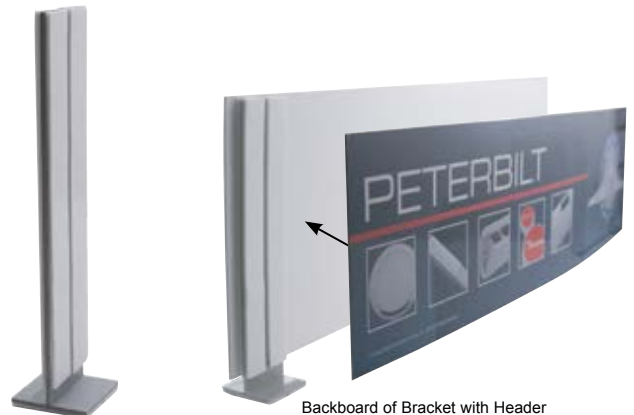

Header/Fixture Sign Bracket

Description

- Plastic Header/Fixture Bracket

- Perfect for Vertical Mounting

Item Number	Description	Package	Pack
99030	Header Bracket	Bulk	1 Pc.

Backboard of Bracket with Header