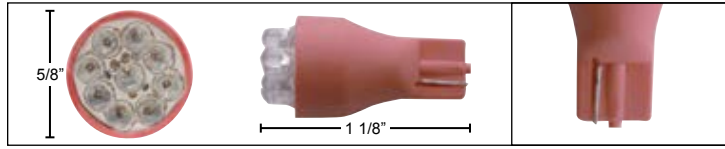

9 LED 904 Bulb

Description

- 904 Bulb with 9 Super Bright LEDs, 9.3 Watts, **6 Month Warranty**

Item Number	LEDs	Color	Package	Pack
38983	9	Blue	Carded	2 Pcs./Card
38984	9	Green	Carded	2 Pcs./Card
38986	9	Red	Carded	2 Pcs./Card