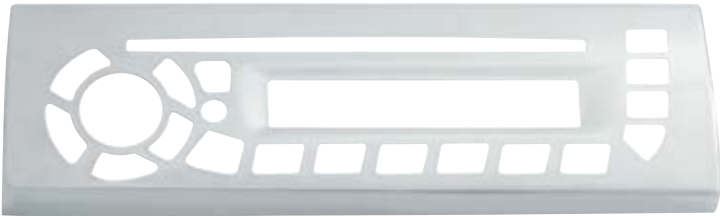

RADIO FACE PLATE

Stainless Delphi Radio Face Plate Cover

Description

- Stainless Steel Radio Face Plate Cover for Delphi Radio
- Fits Various Trucks with Delphi Radio

Item Number	Description	Package	Pack
41282	Delphi Radio Face Plate	Carded	1 Pc./Card