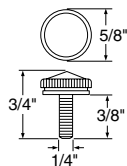

6 mm C.B. Mounting Bolt

Item Number	Style	Jewel Color	Package	Pack
21751	Diamond	Amber	Carded	2 Pcs./Card
21752	Diamond	Blue	Carded	2 Pcs./Card
21753	Diamond	Clear	Carded	2 Pcs./Card
21754	Diamond	Green	Carded	2 Pcs./Card
21755	Diamond	Purple	Carded	2 Pcs./Card
21756	Diamond	Red	Carded	2 Pcs./Card
21691	Plain - Slot	-	Carded	2 Pcs./Card
21691B	Plain - Slot	-	Bulk	1 Pc.