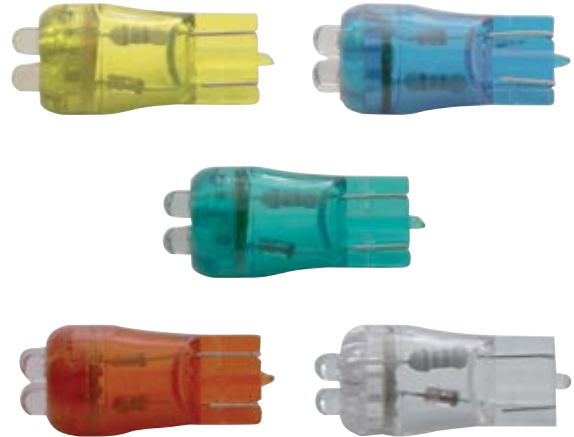

4 LED 194 Bulb

Description

- 4 LED 194 Bulb, Deluxe Packaging with 3 Bulbs Per Card, 194 Wedge Base

Item Number	LEDs	Color	Package	Pack
38272	4	Amber	Carded	3 Pcs./Card
38273	4	Blue	Carded	3 Pcs./Card
38274	4	Green	Carded	3 Pcs./Card
38276	4	Red	Carded	3 Pcs./Card
38277	4	White	Carded	3 Pcs./Card