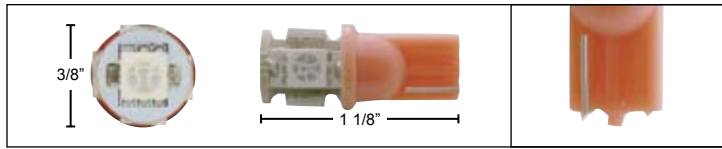

5 High Power LED 194 Bulb - 360°

Description

- 360° 194 Bulb with 5 High Power LED, 194 Wedge Base

Item Number	LEDs	Color	Package	Pack
37800	5	Amber	Carded	2 Pcs./Card
37801	5	Blue	Carded	2 Pcs./Card
37802	5	Red	Carded	2 Pcs./Card
37803	5	White	Carded	2 Pcs./Card