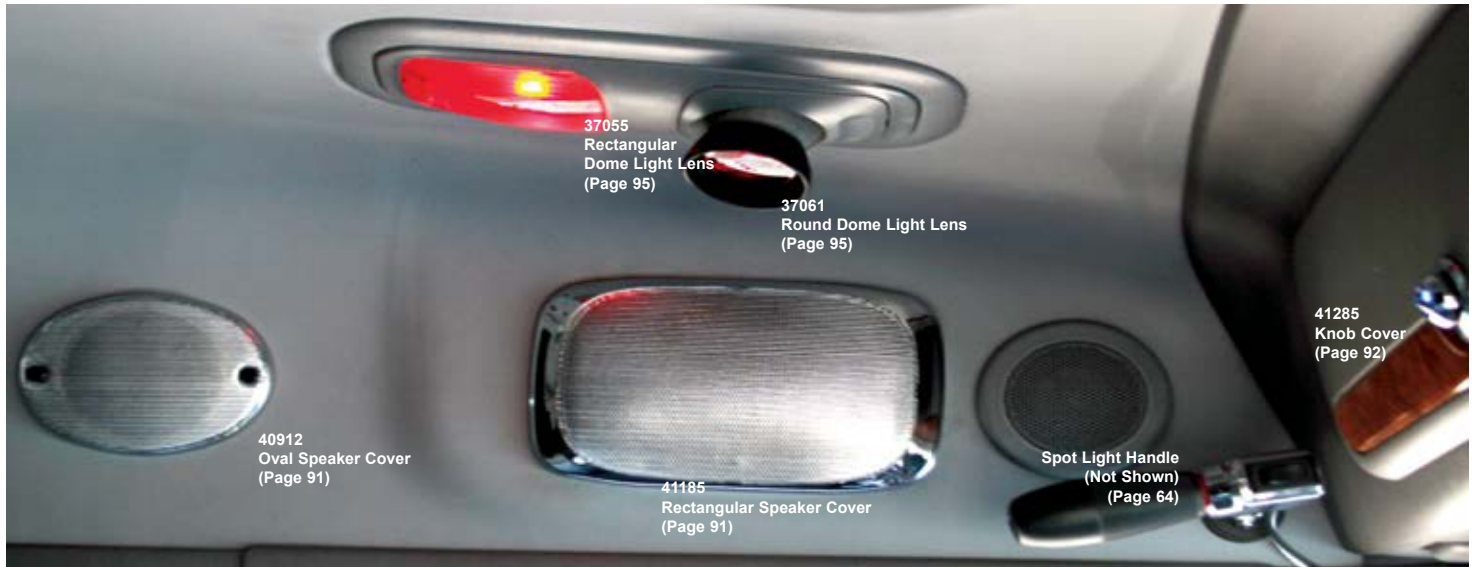

2006+ PETERBILT 379