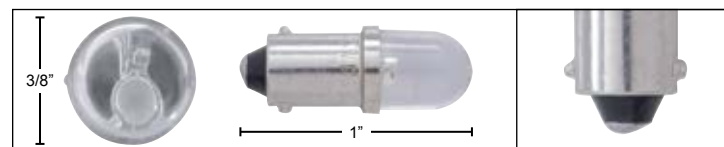

LED 1893 Bulb

Description

- 1893 Bulb with 1 Large 10 mm LED Bulb, Single Contact, Straight Pin

Item Number	LEDs	Color	Package	Pack
38563	1	Purple	Carded	2 Pcs./Card
38565	1	White	Carded	2 Pcs./Card