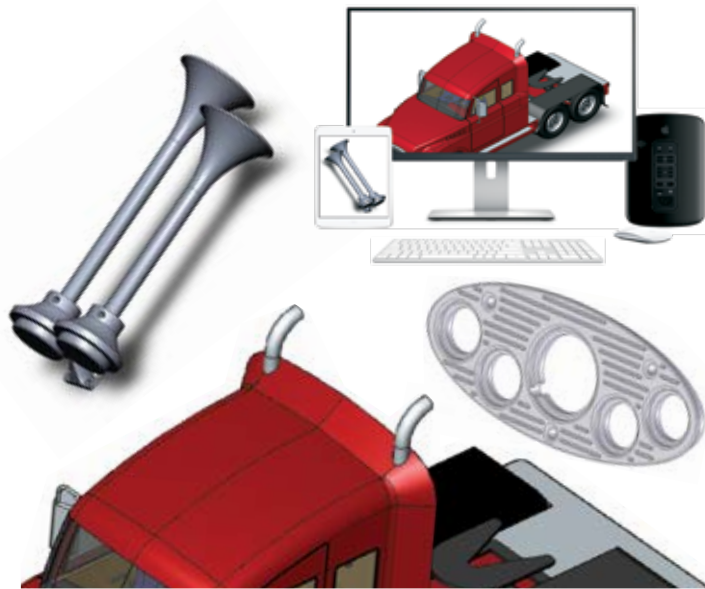

DESIGN

Located near some of the nation's most progressive automotive design centers, United Pacific established the UP Design Studio in 2002 to consolidate our position as the design leader in the heavy duty trucking industry. UP Design Studio utilizes the latest generation of computer aided design (CAD) and studio/graphic software. The design studio is equipped with the newest computers and rapid prototyping systems. In addition, UP Design Studio is staffed by graduates from the nation's most prestigious design colleges.