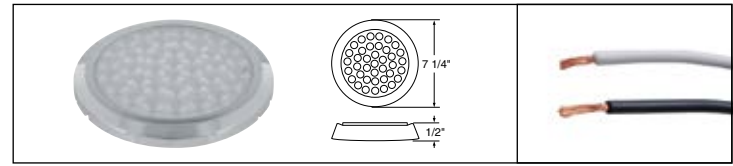

39 High Power LED Dome Light

Description

- 39 High Power LED, 7 1/4" Round Dome Light with Chrome Bezel
- 12V/24V Application, **6 Month Warranty**

Item Number	Description	Package	Pack
37626B	LED Dome Light	Bulk	1 Pc.