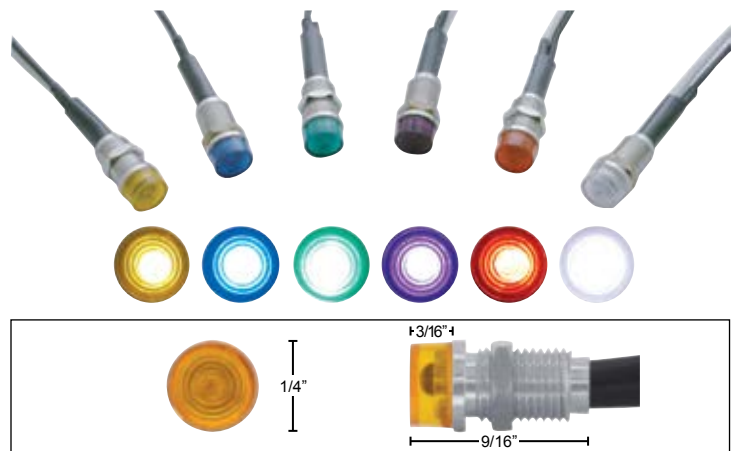

LED Indicator Light

Description

- Indicator Light with 1 Super Bright LED
- Require 1/4" Diameter Hole for Installation, **6 Month Warranty**

Item Number	Color	Package	Pack
39314	Amber	Carded	1 Pc./Card
39314B	Amber	Bulk	1 Pc.
39315	Blue	Carded	1 Pc./Card
39315B	Blue	Bulk	1 Pc.
39316	Green	Carded	1 Pc./Card
39316B	Green	Bulk	1 Pc.
39317	Purple	Carded	1 Pc./Card
39317B	Purple	Bulk	1 Pc.
39318	Red	Carded	1 Pc./Card
39318B	Red	Bulk	1 Pc.
39319	White	Carded	1 Pc./Card
39319B	White	Bulk	1 Pc.