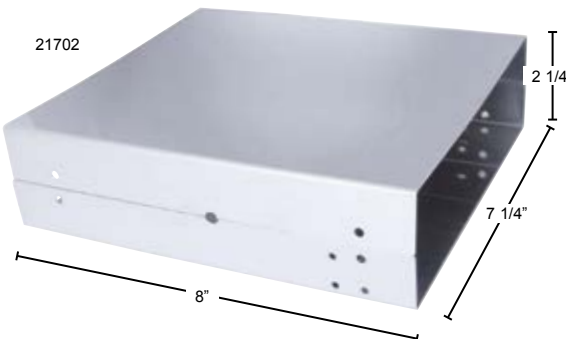

C.B. Case - Wood

Description

- Wood C.B. Case, No Speaker Hole
- Available for Various C.B. Brands, Stainless C.B. Bracket Included
- Sold Boxed, 1 Set/Box

Item Number	C.B. Brand	Mic. Output	Interior Dim.
88062	Cobra 29, Uniden 76, Grant	Front	7 1/2" x 2 3/8"
88063	Cobra 29, Uniden 76, Grant	Side	7 1/2" x 2 3/8"
88065	Cobra 148, Galaxy, Conex	Front	8 1/8" x 2 1/2"