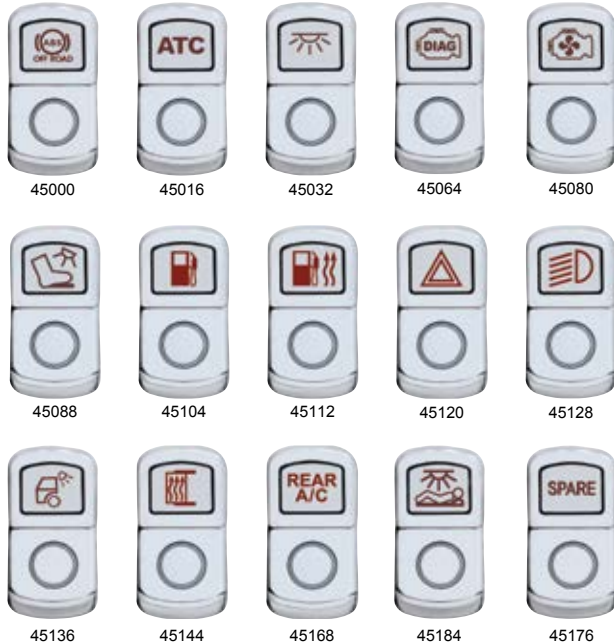

Chrome Peterbilt Rocker Switch Cover - Plain

Description

- Chrome Plastic Peterbilt Replacement Rocker Switch Cover
- Also Fits Various Kenworth and Freightliner Trucks

Item Number	Type	Style	Package	Pack
45000	ABS Off Road	Plain	Carded	1 Pc./Card
45016	ATC	Plain	Carded	1 Pc./Card
45032	Cab Light	Plain	Carded	1 Pc./Card
45064	Diagnostic	Plain	Carded	1 Pc./Card
45080	Engine Fan	Plain	Carded	1 Pc./Card
45088	Floor Light	Plain	Carded	1 Pc./Card
45104	Fuel	Plain	Carded	1 Pc./Card
45112	Fuel Heat	Plain	Carded	1 Pc./Card
45120	Hazard Light	Plain	Carded	1 Pc./Card
45128	Headlight	Plain	Carded	1 Pc./Card
45136	Load Light	Plain	Carded	1 Pc./Card
45144	Mirror Heat	Plain	Carded	1 Pc./Card
45168	Rear A/C	Plain	Carded	1 Pc./Card
45184	Sleeper Light	Plain	Carded	1 Pc./Card
45176	Spare	Plain	Carded	1 Pc./Card