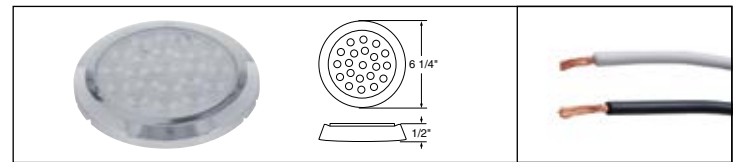

21 High Power LED Dome Light

Description

- 21 High Power LED, 6 1/4" Round Dome Light with Chrome Bezel
- 12V/24V Application, **6 Month Warranty**

Item Number	Description	Package	Pack
37625B	LED Dome Light	Bulk	1 Pc.