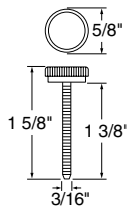

C.B. Mounting Bolt

Description

- Stainless Steel C.B. Mounting Bolt
- Available in Various Sizes

4 mm C.B. Mounting Bolt

5 mm C.B. Mounting Bolt

6 mm C.B. Mounting Bolt

Item Number	Style	Jewel Color	Package	Pack
21751	Diamond	Amber	Carded	2 Pcs./Card
21752	Diamond	Blue	Carded	2 Pcs./Card
21753	Diamond	Clear	Carded	2 Pcs./Card
21754	Diamond	Green	Carded	2 Pcs./Card
21755	Diamond	Purple	Carded	2 Pcs./Card
21756	Diamond	Red	Carded	2 Pcs./Card
21691	Plain - Slot	-	Carded	2 Pcs./Card
21691B	Plain - Slot	-	Bulk	1 Pc.

Item Number	Style	Jewel Color	Package	Pack
21758	Diamond	Amber	Carded	2 Pcs./Card
21758B	Diamond	Amber	Bulk	1 Pc.
21759	Diamond	Blue	Carded	2 Pcs./Card
21760	Diamond	Clear	Carded	2 Pcs./Card
21761	Diamond	Green	Carded	2 Pcs./Card
21762	Diamond	Purple	Carded	2 Pcs./Card
21762B	Diamond	Purple	Bulk	1 Pc.
21763	Diamond	Red	Carded	2 Pcs./Card
21763B	Diamond	Red	Bulk	1 Pc.
21692	Plain - Slot	-	Carded	2 Pcs./Card
21692B	Plain - Slot	-	Bulk	1 Pc.

Item Number	Style	Jewel Color	Package	Pack
21765	Diamond	Amber	Carded	2 Pcs./Card
21765B	Diamond	Amber	Bulk	1 Pc.
21766	Diamond	Blue	Carded	2 Pcs./Card
21767	Diamond	Clear	Carded	2 Pcs./Card
21768	Diamond	Green	Carded	2 Pcs./Card
21769	Diamond	Purple	Carded	2 Pcs./Card
21769B	Diamond	Purple	Bulk	1 Pc.
21770	Diamond	Red	Carded	2 Pcs./Card
21693	Plain - Slot	-	Carded	2 Pcs./Card
21693B	Plain - Slot	-	Bulk	1 Pc.

Wood Peterbilt C.B. Radio Trim

Description

- Hand-Crafted Wood C.B. Radio Trim for Peterbilt

Item Number	Description	Package	Pack
88048	Peterbilt C.B. Radio Trim	Boxed	1 Pc./Box

2006+ Peterbilt Chrome C.B. Enclosure

Description

- Chrome Plastic C.B. Enclosure for 2006+ Peterbilt
- Fits 2006+ Peterbilt 379, 389, 388, 387, 386, 384, and Various Other Models