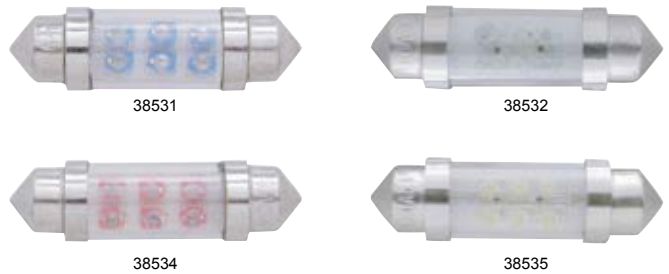

LED ACCESSORIES

LED ACCESSORIES

32 LED Peterbilt Emblem Light - Large

Description

- 32 LED Peterbilt Emblem Light for Large Peterbilt Emblems
- Available in Amber or Red LEDs with Colored or Clear Lens
- Hard Wired with Two .180 Bullet Plugs, **6 Month Warranty**