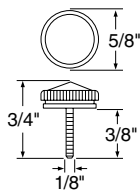

C.B. Mounting Bolt

Description

- Stainless Steel C.B. Mounting Bolt
- Available in Various Sizes

4 mm C.B. Mounting Bolt

5 mm C.B. Mounting Bolt

6 mm C.B. Mounting Bolt

Item Number	Style	Jewel Color	Package	Pack
21751	Diamond	Amber	Carded	2 Pcs./Card
21752	Diamond	Blue	Carded	2 Pcs./Card
21753	Diamond	Clear	Carded	2 Pcs./Card
21754	Diamond	Green	Carded	2 Pcs./Card
21755	Diamond	Purple	Carded	2 Pcs./Card
21756	Diamond	Red	Carded	2 Pcs./Card
21691	Plain - Slot	-	Carded	2 Pcs./Card
21691B	Plain - Slot	-	Bulk	1 Pc.

Item Number	Style	Jewel Color	Package	Pack
21758	Diamond	Amber	Carded	2 Pcs./Card
21758B	Diamond	Amber	Bulk	1 Pc.
21759	Diamond	Blue	Carded	2 Pcs./Card
21760	Diamond	Clear	Carded	2 Pcs./Card
21761	Diamond	Green	Carded	2 Pcs./Card
21762	Diamond	Purple	Carded	2 Pcs./Card
21762B	Diamond	Purple	Bulk	1 Pc.
21763	Diamond	Red	Carded	2 Pcs./Card
21763B	Diamond	Red	Bulk	1 Pc.
21692	Plain - Slot	-	Carded	2 Pcs./Card
21692B	Plain - Slot	-	Bulk	1 Pc.

Item Number	Style	Jewel Color	Package	Pack
21765	Diamond	Amber	Carded	2 Pcs./Card
21765B	Diamond	Amber	Bulk	1 Pc.
21766	Diamond	Blue	Carded	2 Pcs./Card
21767	Diamond	Clear	Carded	2 Pcs./Card
21768	Diamond	Green	Carded	2 Pcs./Card
21769	Diamond	Purple	Carded	2 Pcs./Card
21769B	Diamond	Purple	Bulk	1 Pc.
21770	Diamond	Red	Carded	2 Pcs./Card
21693	Plain - Slot	-	Carded	2 Pcs./Card
21693B	Plain - Slot	-	Bulk	1 Pc.

Wood Peterbilt C.B. Radio Trim

Description

- Hand-Crafted Wood C.B. Radio Trim for Peterbilt

Item Number	Description	Package	Pack
88048	Peterbilt C.B. Radio Trim	Boxed	1 Pc./Box

2006+ Peterbilt Chrome C.B. Enclosure

Description

- Chrome Plastic C.B. Enclosure for 2006+ Peterbilt
- Fits 2006+ Peterbilt 379, 389, 388, 387, 386, 384, and Various Other Models