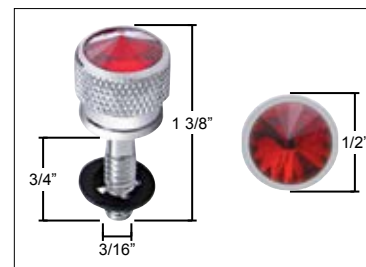

DASH SCREWS & KNOBS

2001-05 Peterbilt Chrome Dash Screw - Diamond

Description

- Chrome Dash Screws with Crystal Diamond for Peterbilt
- Available with 6 Different Colored Jewels

Item Number	Style	Jewel Color	Package	Pack
23847	Diamond	Amber	Carded	6 Pcs./Card
23847B	Diamond	Amber	Bulk	1 Pc.
23848	Diamond	Blue	Carded	6 Pcs./Card
23848B	Diamond	Blue	Bulk	1 Pc.
23849	Diamond	Clear	Carded	6 Pcs./Card
23849B	Diamond	Clear	Bulk	1 Pc.
23850	Diamond	Green	Carded	6 Pcs./Card
23850B	Diamond	Green	Bulk	1 Pc.
23851	Diamond	Purple	Carded	6 Pcs./Card
23851B	Diamond	Purple	Bulk	1 Pc.
23852	Diamond	Red	Carded	6 Pcs./Card
23852B	Diamond	Red	Bulk	1 Pc.
23846	Plain	-	Carded	6 Pcs./Card
23846B	Plain	-	Bulk	1 Pc.