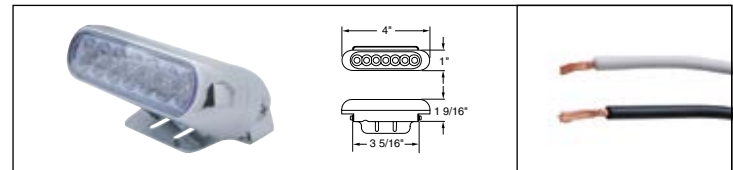

7 LED 4" Auxiliary Light

Description

- 7 Super Bright LED Strip Light, Chrome Plastic Housing, Water Resistant
- Available in Amber, Blue, Red and White, Install Anywhere
- 2 Wires (Hard Wired), Mounting Holes are 5/8" Apart, **6 Month Warranty**

Item Number	LEDs	Color	Package	Pack
38047	7	Blue	Carded	1 Pc./Card
38048	7	Red	Carded	1 Pc./Card
38049	7	White	Carded	1 Pc./Card