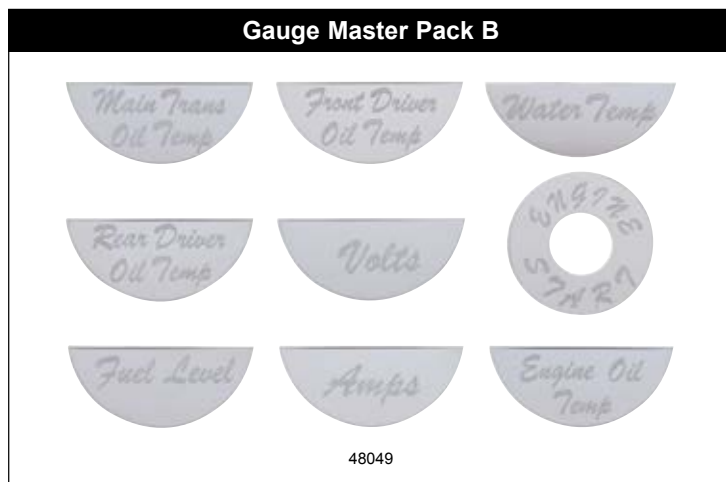

40680

40691

Peterbilt Stainless Steel Gauge Plate

Description

- Stainless Steel Gauge Plates for Peterbilt
- Laser Etched for Unparalleled Detail

Item Number	Description	Pack
48038	Air Apply PSI	1 Pc./Card
48032	Air PSI	1 Pc./Card
48049	Amperage (AMPS) Check	1 Pc./Card
48045	Engine Oil Temperature	1 Pc./Card
48047	Front Driver Oil Temperature	1 Pc./Card
48033	Fuel Filter	1 Pc./Card
48043	Fuel Level	1 Pc./Card
48052	Fuel Level Left	1 Pc./Card
48051	Fuel Level Right	1 Pc./Card
48046	Main Transmission Oil Temperature	1 Pc./Card
48054	Pyrometer	1 Pc./Card
48057	Pyrometer (Digital)	1 Pc./Card
48053	Pyrometer (1/3 Circle Large)	1 Pc./Card
48055	Pyrometer (1/3 Circle Small)	1 Pc./Card
48048	Rear Driver Oil Temperature	1 Pc./Card
48056	Turbo PSI	1 Pc./Card
48044	Volts	1 Pc./Card
48042	Water Temperature	1 Pc./Card
48490	Gauge Master Pack B	1 Pc./Card