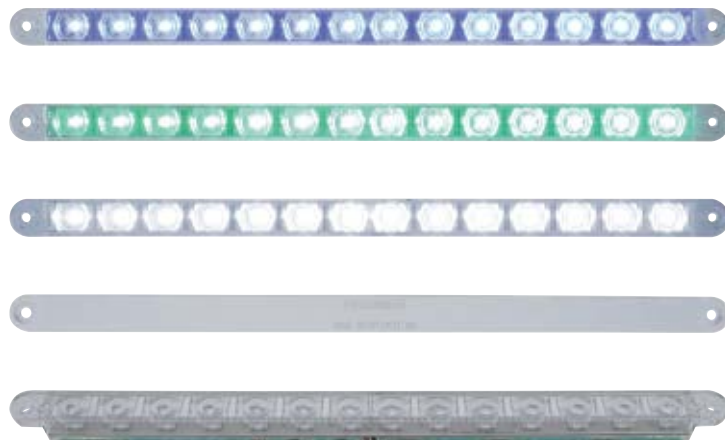

14 LED 12" Light Bar

Description

- 14 LED 12" Light Bar
- 2 Wires, Approximate Size: 12" W x 5/8" L
- Available in Blue, Green, or White LEDs with Clear Lens
- Amber and Red LEDs Available with Chrome Lens
- Mounting Holes Approximately 11 7/16" Apart, **6 Month Warranty**

Item Number	LEDs	Lens	Package	Pack
39483B	14 Blue	Clear	Bulk	1 Pc.
39484B	14 Green	Clear	Bulk	1 Pc.
39485B	14 White	Clear	Bulk	1 Pc.
39644B	14 Amber	Chrome	Bulk	1 Pc.
39645B	14 Red	Chrome	Bulk	1 Pc.