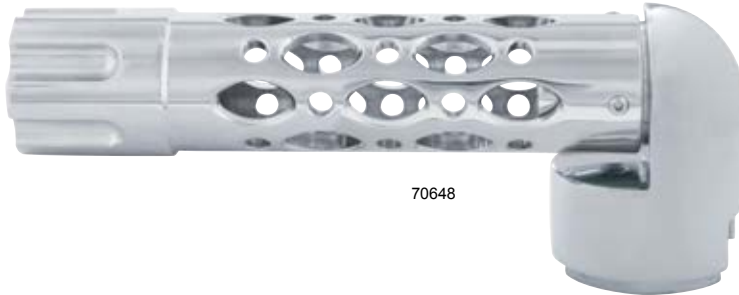

Chrome Gearshift Mounting Adaptor - Horizontal

Description

- Chrome Diecast Gearshift Mounting Adaptor, Horizontal Mount
- Fits 13/18 Speed Gearshift Knobs
- Fits United Pacific CNC-Machined Grip, Item # 70601B & # 70602B
- Patent Pending

Item Number	Description	Speed	Pack
70600B	15/16" Side Mount Adaptor	13/18	1 Pc./Box

Chrome Designer Gearshift Knob - Horizontal

Description

- Chrome Designer Gearshift Knob, CNC-Machined Grip
- Fits 13/18 Speed Gearshift Knobs
- Mounting Adaptor (Item # 70600B) and Grips Available Separately
- Patent Pending

Item Number	Style	Mount	Package	Pack
70648	Austin	Horizontal	Boxed	1 Pc./Box
70647	Brooklyn	Horizontal	Boxed	1 Pc./Box
70623	Dallas	Horizontal	Boxed	1 Pc./Box
70607	Daytona	Horizontal	Boxed	1 Pc./Box
70627	Talladega	Horizontal	Boxed	1 Pc./Box
70608	Vegas	Horizontal	Boxed	1 Pc./Box

70648