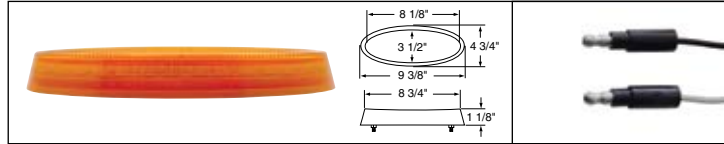

32 LED Peterbilt Emblem Light - Large

Description

- 32 LED Peterbilt Emblem Light for Large Peterbilt Emblems
- Available in Amber or Red LEDs with Colored or Clear Lens
- Hard Wired with Two .180 Bullet Plugs, **6 Month Warranty**

Item Number	LEDs	Lens	Package	Pack
38893	32 Amber	Amber	Carded	1 Pc./Card
38879	32 Amber	Clear	Carded	1 Pc./Card
38880	32 Red	Clear	Carded	1 Pc./Card

38893