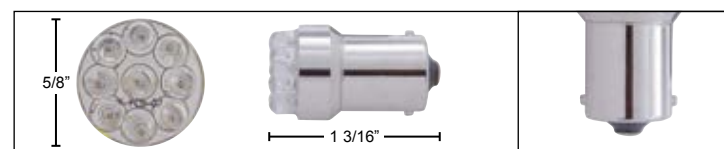

9 LED 89 Bulb

Description

- 89 Bulb with 9 Super Bright LEDs, 7.3 Watts, **6 Month Warranty**

Item Number	LEDs	Color	Package	Pack
38990	9	Blue	Carded	2 Pcs./Card
38991	9	Green	Carded	2 Pcs./Card
38994	9	White	Carded	2 Pcs./Card