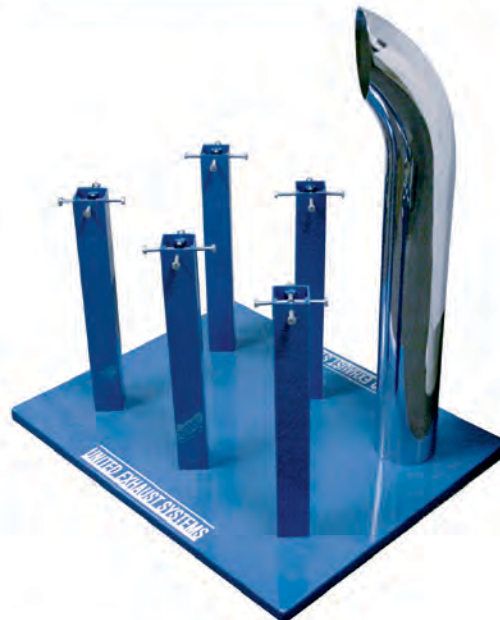

Exhaust Display

Description

- Display for United Exhaust Systems
- Exhaust Not Included, Assembly Required

Item Number	Description	Package	Pack
99017	Exhaust Display	Bulk	1 Set