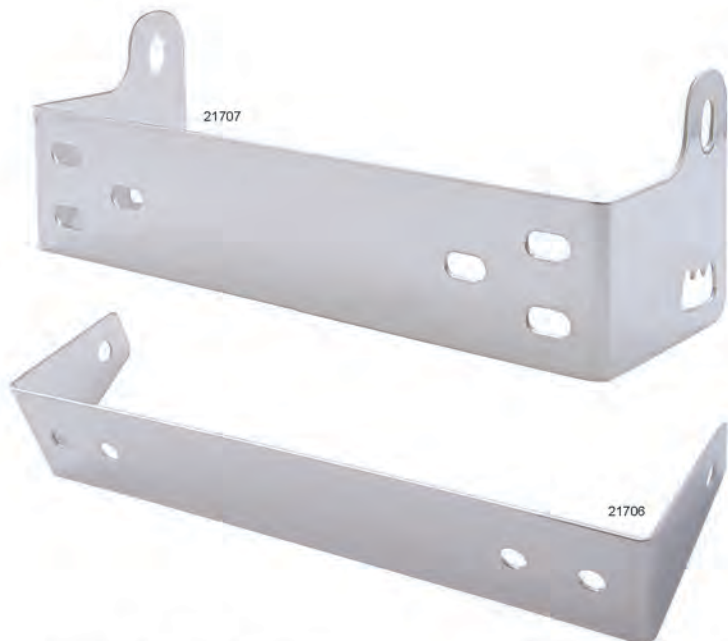

4mm C.B. Mounting Bolt

5mm C.B. Mounting Bolt

5mm C.B. Mounting Bolt - Extra Long

6mm C.B. Mounting Bolt

C.B. Bracket - Stainless Steel

Description

- Stainless Steel C.B. Bracket
- Fits Various C.B. Brands

Item Number	Application	Length	Package
21706	Cobra C.B. Case	7 3/8"	Bulk = 1 Pc
21707	Galaxy C.B. Case	8"	Bulk = 1 Pc
88064-1	Universal	8 3/4"	Bulk = 1 Pc
88062-1	Universal	9 1/2"	Bulk = 1 Pc