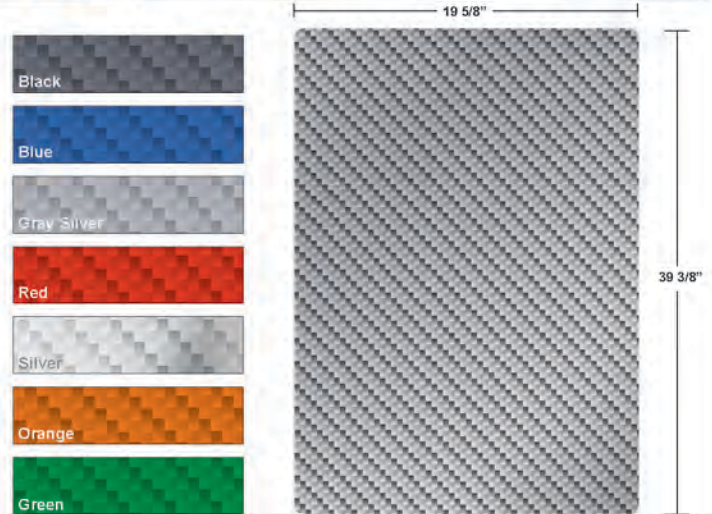

Interior Carbon Fiber Vinyl Film

Description

- 3D Carbon Fiber Vinyl Interior Film, Dimension: 19 5/8" x 39 3/8"
- Adhesive Backing, Cut to Desire Shape, Perfect for Dash Applications
- Universal Application, Available in 7 different Colors

Item Number	Description	Package	Pack
70701	Black	Boxed	1 Pc./Box
70702	Blue	Boxed	1 Pc./Box
70703	Gray Silver	Boxed	1 Pc./Box
70704	Red	Boxed	1 Pc./Box
70705	Silver	Boxed	1 Pc./Box
70706	Orange	Boxed	1 Pc./Box
70707	Green	Boxed	1 Pc./Box