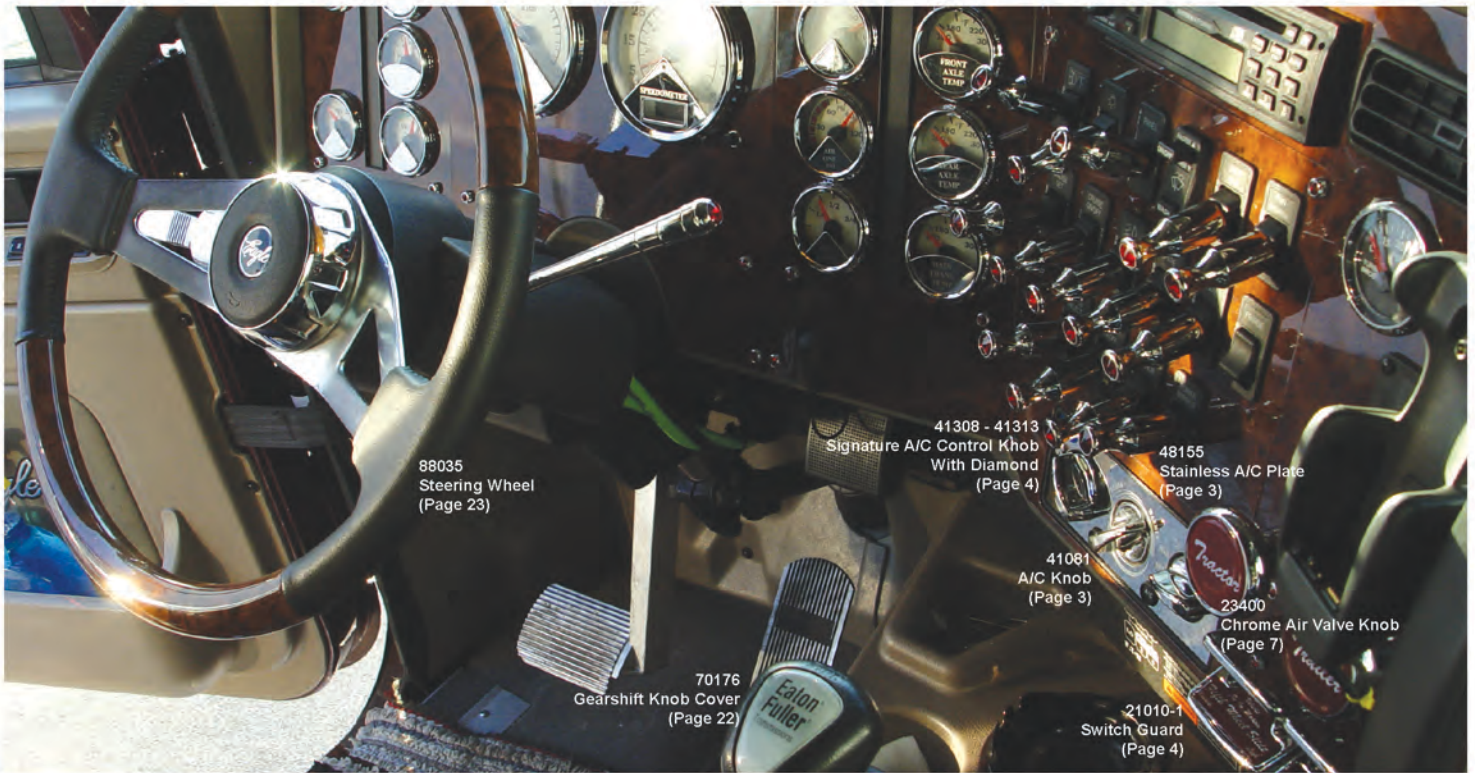

88035 Steering Wheel (Page 23)

41308 - 41313 Signature A/C Control Knob With Diamond (Page 4)

48155 Stainless A/C Plate (Page 3)

41081 A/C Knob (Page 3)

23400 Chrome Air Valve Knob (Page 7)

70176 Gearshift Knob Cover (Page 22)

21010-1 Switch Guard (Page 4)