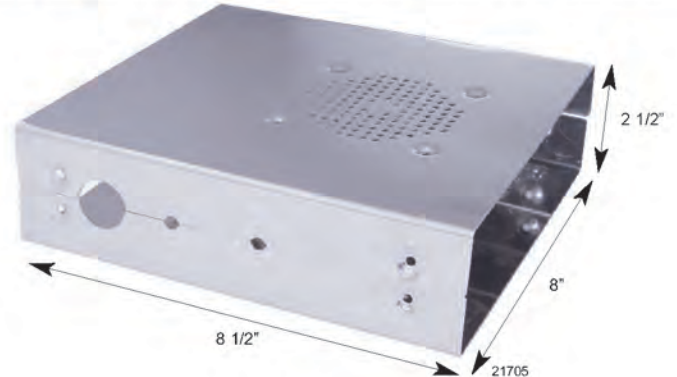

C.B. Case - Stainless Steel

Description

- Stainless Steel C.B. Case
- Available for Various C.B. Brands
- Sold Skin Packed, 1 Set/Skin Pack

Item Number	CB Brand	Mic. Output	Speaker Hole
21701	Cobra 29, Uniden 76/78	Front	Yes
21702	Cobra 29, Uniden 76, Grant	Front	No
21703	Cobra 29, Uniden 76, Grant	Side	No
21704	Cobra 148, Galaxy, Conex	Front	No
21705	Cobra 148, Galaxy, Conex	Side	Yes
21713	Cobra 25, Uniden 66/68	Front	Yes