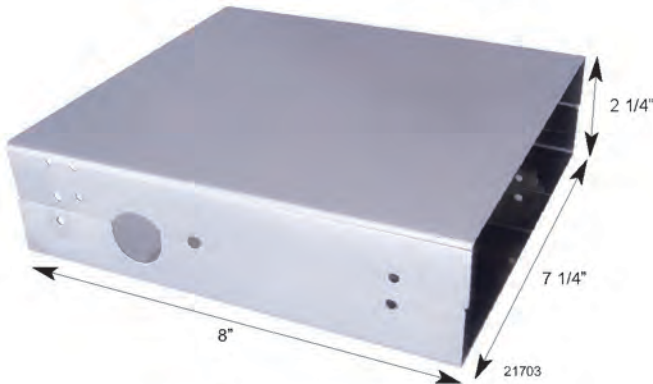

C.B. Case - Stainless Steel

Description

- Stainless Steel C.B. Case
- Available for Various C.B. Brands
- Sold Skin Packed, 1 Set/Skin Pack

Item Number	CB Brand	Mic. Output	Speaker Hole
21701	Cobra 29, Uniden 76/78	Front	Yes
21702	Cobra 29, Uniden 76, Grant	Front	No
21703	Cobra 29, Uniden 76, Grant	Side	No
21704	Cobra 148, Galaxy, Conex	Front	No
21705	Cobra 148, Galaxy, Conex	Side	Yes
21713	Cobra 25, Uniden 66/68	Front	Yes