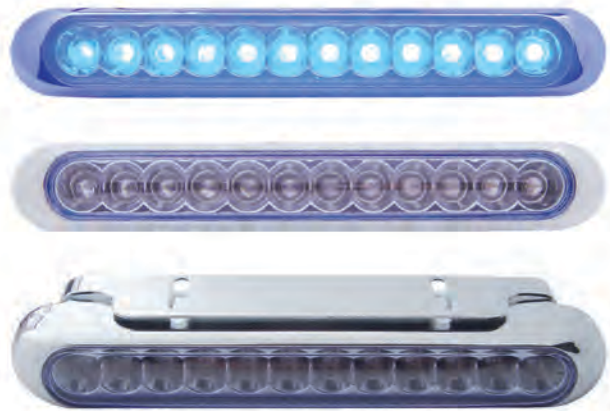

12 LED Auxiliary Strip Light - 6 1/4" Long

Description

- 12 Super Bright LED Strip Light, Chrome Plastic Housing, Water Resistant
- 2 Wires (Hard Wired), Mounting Holes are 2 3/4" Apart, 6 Month Warranty

Item Number	LEDs	Color	Package	Pack
38042	12	Amber	Carded	1 Pc./Card
38043	12	Blue	Carded	1 Pc./Card
38044	12	Red	Carded	1 Pc./Card
38045	12	White	Carded	1 Pc./Card