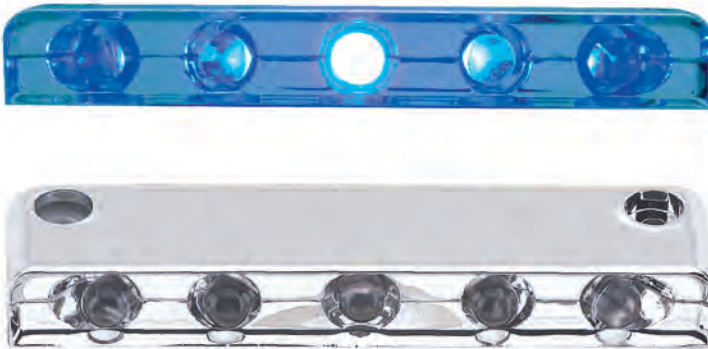

7 LED Strip Light - 4 3/4" Long

Description

- 7 Super Bright LED Strip Light, Chrome Plastic Housing and Reflector
- 2 Wires (Hard Wired), Double Sided Tape Mount, 6 Month Warranty

Item Number	LEDs	Color	Package	Pack
38816	7	Amber	Carded	1 Pc./Card
38817	7	Blue	Carded	1 Pc./Card
38818	7	Red	Carded	1 Pc./Card
38819	7	White	Carded	1 Pc./Card