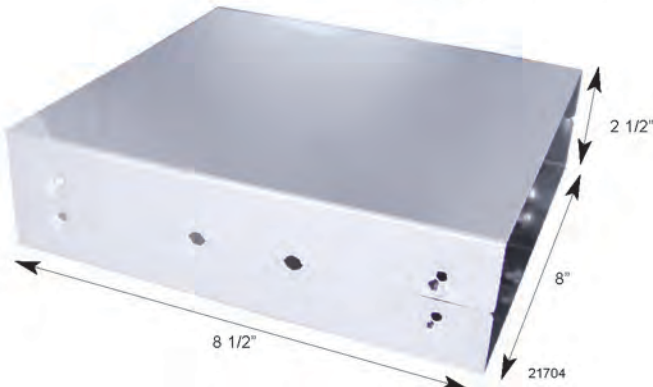

C.B. Case - Stainless Steel

Description

- Stainless Steel C.B. Case
- Available for Various C.B. Brands
- Sold Skin Packed, 1 Set/Skin Pack

Item Number	CB Brand	Mic. Output	Speaker Hole
21701	Cobra 29, Uniden 76/78	Front	Yes
21702	Cobra 29, Uniden 76, Grant	Front	No
21703	Cobra 29, Uniden 76, Grant	Side	No
21704	Cobra 148, Galaxy, Conex	Front	No
21705	Cobra 148, Galaxy, Conex	Side	Yes
21713	Cobra 25, Uniden 66/68	Front	Yes