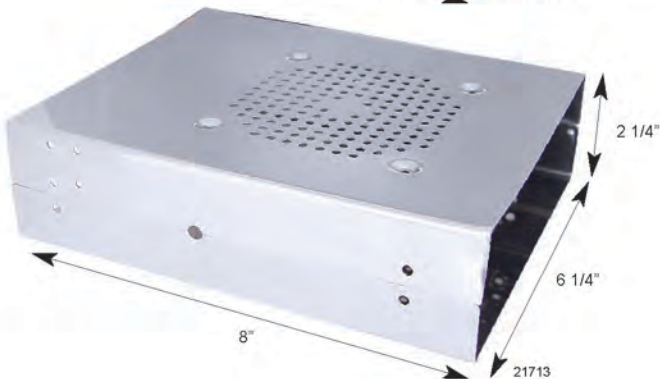

C.B. Case - Stainless Steel

Description

- Stainless Steel C.B. Case
- Available for Various C.B. Brands
- Sold Skin Packed, 1 Set/Skin Pack

Item Number	CB Brand	Mic. Output	Speaker Hole
21701	Cobra 29, Uniden 76/78	Front	Yes
21702	Cobra 29, Uniden 76, Grant	Front	No
21703	Cobra 29, Uniden 76, Grant	Side	No
21704	Cobra 148, Galaxy, Conex	Front	No
21705	Cobra 148, Galaxy, Conex	Side	Yes
21713	Cobra 25, Uniden 66/68	Front	Yes