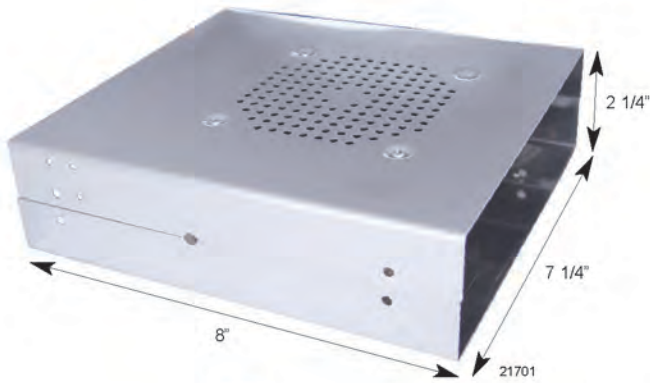

C.B. Case - Stainless Steel

Description

- Stainless Steel C.B. Case
- Available for Various C.B. Brands
- Sold Skin Packed, 1 Set/Skin Pack

Item Number	CB Brand	Mic. Output	Speaker Hole
21701	Cobra 29, Uniden 76/78	Front	Yes
21702	Cobra 29, Uniden 76, Grant	Front	No
21703	Cobra 29, Uniden 76, Grant	Side	No
21704	Cobra 148, Galaxy, Conex	Front	No
21705	Cobra 148, Galaxy, Conex	Side	Yes
21713	Cobra 25, Uniden 66/68	Front	Yes