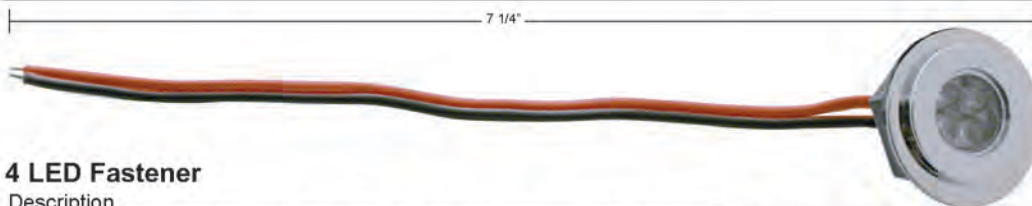

4 LED Auxiliary/Utility Light

Description

- 4 Super Bright LED Clear Lens Auxiliary Light with Chrome Plastic Bezel
- 2 Wires (Hard Wired), Mounting Holes are 2 3/16" Apart, 6 Month Warranty

Item Number	LEDs	Color	Package	Pack
38931	4	Amber	Carded	1 Pc./Card
38932	4	Blue	Carded	1 Pc./Card
38935	4	Red	Carded	1 Pc./Card
38936	4	White	Carded	1 Pc./Card